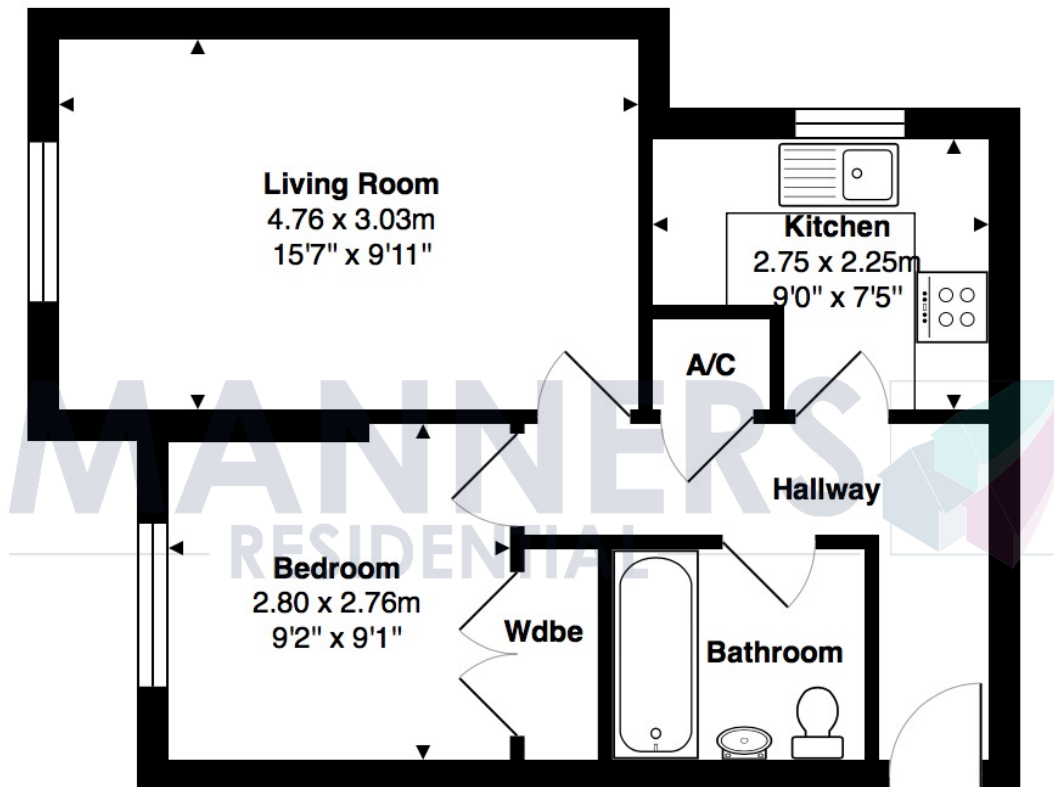

MANNERS

RESIDENTIAL

1 Bedroom Flat for Rent - £900 per month

Shortwood, Mount Hermon Road, Woking, Surrey, GU22 7UN

KEY FEATURES

- FIRST FLOOR FLAT • HARD FLOORS THROUGHOUT • REFITTED KITCHEN • BEDROOM WITH WARDROBE
- WHITE BATHROOM SUITE • DOUBLE GLAZED WINDOWS • RESIDENTS PARKING • UNFURNISHED • FIVE WEEK TENANCY DEPOSIT REQUIRED • EPC RATING:- C77

Description

This bright and spacious one bedroom first floor flat, has been refurbished and is presented in exceptional condition throughout. It's located in a highly sought after position within walking distance of Woking town centre and mainline station.

The accommodation, comprises: communal entrance hall with security entry phone system, stairs to first floor private entrance hall, good sized lounge/dining room, refitted kitchen with appliances, double bedroom, refitted three piece white bathroom suite with shower, wood effect flooring, electrical heating system, double glazed windows, well kept communal gardens, residents parking.

1st Floor

Total Approx. Gross Internal Area 40.2 m² ... 432 ft²

All measurements are approximate and for display purposes only. Not to scale.