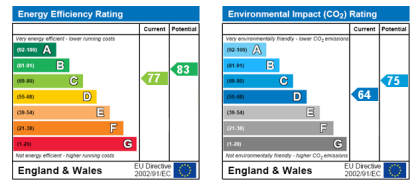

The accommodation, comprises: communal entrance hall with security entry phone system, stairs to first floor private entrance hall, good sized lounge/dining room, refitted kitchen with appliances, double bedroom, refitted three piece white bathroom suite with shower, wood effect flooring, electrical heating system, double glazed windows, well kept communal gardens, residents parking.

Additional Information: These particulars are meant as a guide only, and as such do not form part of a legally binding contract. Rent excludes the tenancy deposit of five weeks' rent up to an annual rent of £50,000 (£4166.67 pcm) and six weeks' rent above an annual rent of £50,000. A holding deposit of one weeks rent is required upon making an Application For Tenancy which can be put towards the first month's rent, which will become payable upon signing the tenancy agreement. Should your Landlord accept a request to keep pets at the property, an additional monthly rent payment may be required. Upon request, further written information will be provided by the Agent.

These particulars are thought to be materially correct though their accuracy is not guaranteed and they do not form part of any contract. All measurements are approximate and we have not tested any appliances, electrical or plumbing installation or central heating systems.

1st Floor

Total Approx. Gross Internal Area 40.2 m² ... 432 ft²

All measurements are approximate and for display purposes only. Not to scale.