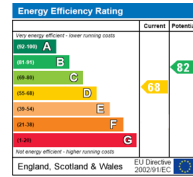

The spacious accommodation comprises, communal hall with security entry system, private entrance hall, large living room with balcony, modern kitchen with appliances, two double bedrooms, refitted bathroom with shower, good decorative order, electric heating system, garage in nearby block.

Additional Information: These particulars are meant as a guide only, and as such do not form part of a legally binding contract. Rent excludes the tenancy deposit of five weeks' rent up to an annual rent of £50,000 (£4166.67 pcm) and six weeks' rent above an annual rent of £50,000. A holding deposit of one weeks' rent is required upon making an Application For Tenancy which can be put towards the first month's rent, which will become payable upon signing the tenancy agreement. Should your Landlord accept a request to keep pets at the property, an additional monthly rent payment may be required. Upon request, further written information will be provided by the Agent.

These particulars are thought to be materially correct though their accuracy is not guaranteed and they do not form part of any contract. All measurements are approximate and we have not tested any appliances, electrical or plumbing installation or central heating systems.

Total Approx. Gross Internal Area 57.1 m² ... 615 ft² (excluding balcony)

All measurements are approximate and for display purposes only. Not to scale.