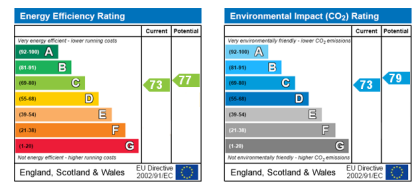

The neutrally decorated and carpeted accommodation comprises: Communal entrance hall, private entrance hallway with storage cupboards, spacious living room, fitted kitchen with appliances, one double bedroom with built in wardrobe, fitted bathroom with shower, double glazing and communal gardens. Hot water and heating included in rent.

Additional Information: These particulars are meant as a guide only, and as such do not form part of a legally binding contract. Rent excludes the tenancy deposit of five weeks' rent up to an annual rent of £50,000 (£4166.67 pcm) and six weeks' rent above an annual rent of £50,000. A holding deposit of one weeks' rent is required upon making an Application For Tenancy which can be put towards the first month's rent, which will become payable upon signing the tenancy agreement. Should your Landlord accept a request to keep pets at the property, an additional monthly rent payment may be required. Upon request, further written information will be provided by the Agent.

These particulars are thought to be materially correct though their accuracy is not guaranteed and they do not form part of any contract. All measurements are approximate and we have not tested any appliances, electrical or plumbing installation or central heating systems.

1st Floor

Total Approx. Gross Internal Area 47.7 m² ... 514 ft²

All measurements are approximate and for display purposes only. Not to scale.