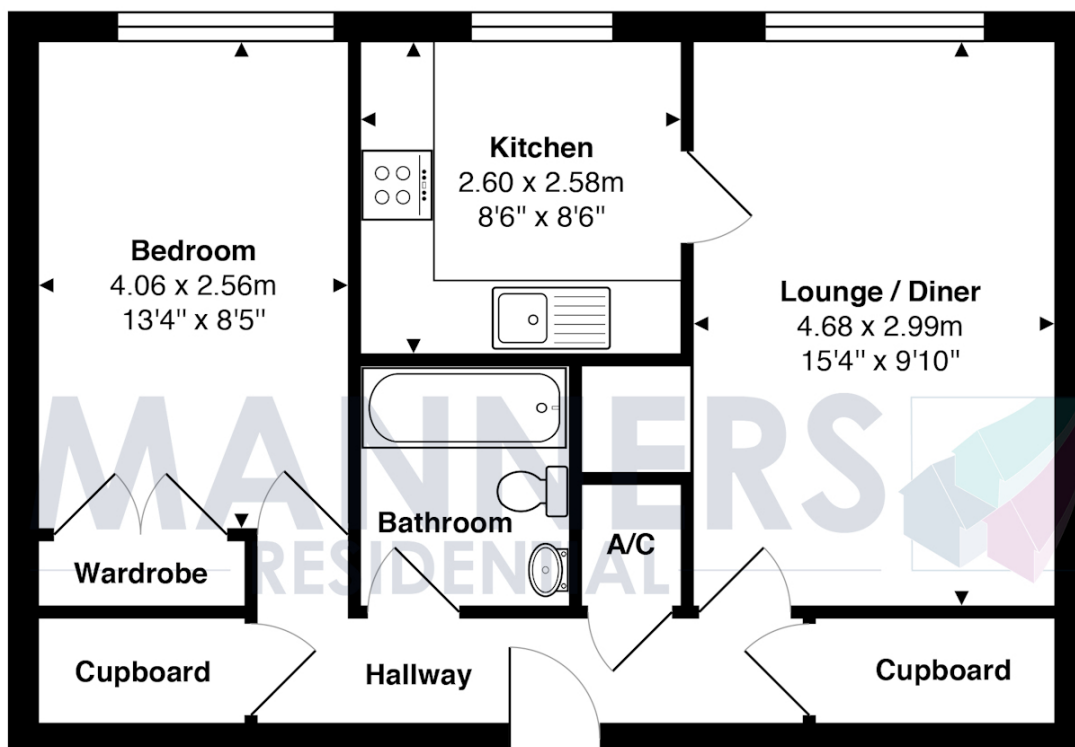

MANNERS

RESIDENTIAL

1 Bedroom Flat for Rent - £900 per month

Fleetwood Court, Madeira Road, West Byfleet, Surrey, KT14 6BE

KEY FEATURES

- FIRST FLOOR FLAT • LIGHT & AIRY ACCOMMODATION • SPACIOUS LIVING ROOM • KITCHEN WITH APPLIANCES • DOUBLE BEDROOM WITH WARDROBES • BATHROOM WITH SHOWER • HOT WATER AND HEATING INCLUDED IN RENT • UNFURNISHED • FIVE WEEK TENANCY DEPOSIT REQUIRED • EPC RATING:- C73

Description

Includes heating & hot water. A well presented first floor one double bedroom flat presented in excellent order throughout and is also within easy walking distance of West Byfleet village centre and mainline train station.

The neutrally decorated and carpeted accommodation comprises: Communal entrance hall, private entrance hallway with storage cupboards, spacious living room, fitted kitchen with appliances, one double bedroom with built in wardrobe, fitted bathroom with shower, double glazing and communal gardens. Hot water and heating included in rent.

1st Floor

Total Approx. Gross Internal Area 47.7 m² ... 514 ft²

All measurements are approximate and for display purposes only. Not to scale.